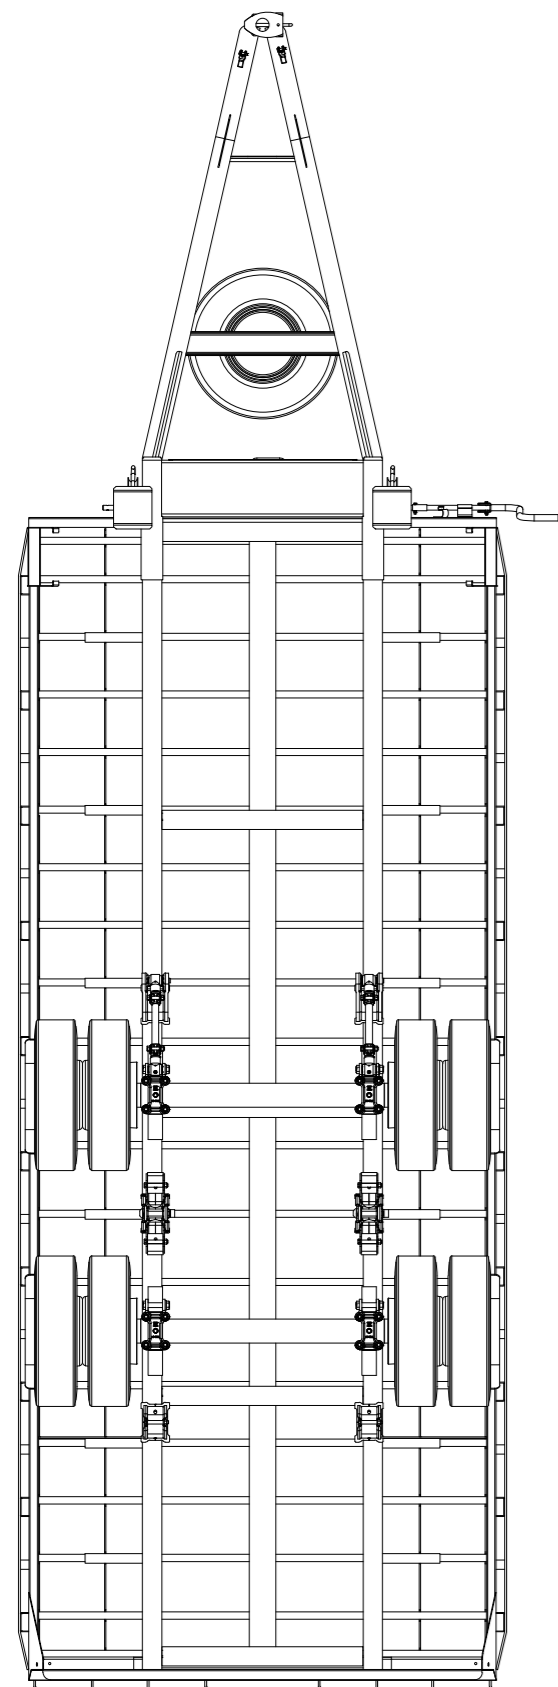

FRONT VIEW

RIGHT SIDE VIEW

REAR VIEW

BOTTOM VIEW

TOP VIEW

ISO VIEW

TANK CAPACITY : 600 GAL

	DATE:	NAME:	OLD CODE:	 generating sets
DESIGNED:	06/15/20	S.S.S.	NEW CODE:	
REVISED:	06/15/20	S.S.S.	The actual design is HIPOWER S.L. property. It can not be used for construction of the showed item, reproduced or communicated to third parts without the previous authorization of the above mentioned company.	
APPROVED:	06/15/20	C.S.		
	DESIGNATION: HRVW625 - HRVW685			DRAWING N°: (2030707)
				CODE: 2030707
				REVISION: 01 DIN-A2
				UNIT: mm [in] SCALE: 1/40