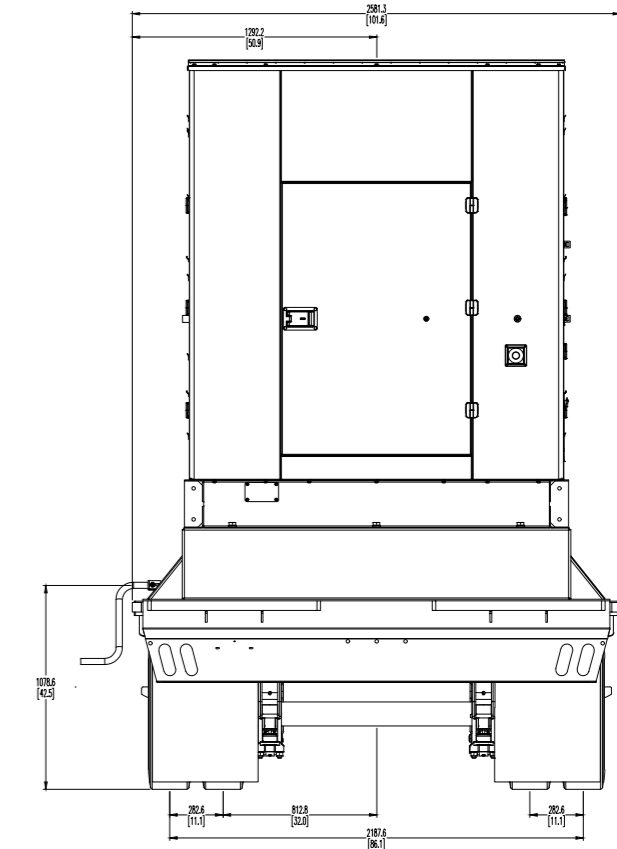

FRONT VIEW

RIGHT SIDE VIEW

REAR VIEW

BOTTOM VIEW

TOP VIEW

ISO VIEW

TANK CAPACITY : 600 GAL

	DATE:	NAME:	OLD CODE:	 generating sets
DESIGNED:	06/15/20	S.S.S.	NEW CODE:	
REVISED:	06/15/20	S.S.S.	The actual design is HIPOWER S.L. property. It can not be used for construction of the showed item, reproduced or communicated to third parts without the previous authorization of the above mentioned company.	
APPROVED:	06/15/20	C.S.		
	DESIGNATION: HRVW625 - HRVW685			DRAWING N°: (2030707)
				CODE: 2030707
				REVISION: 01 DIN-A2
				UNIT: mm [in] SCALE: 1/40