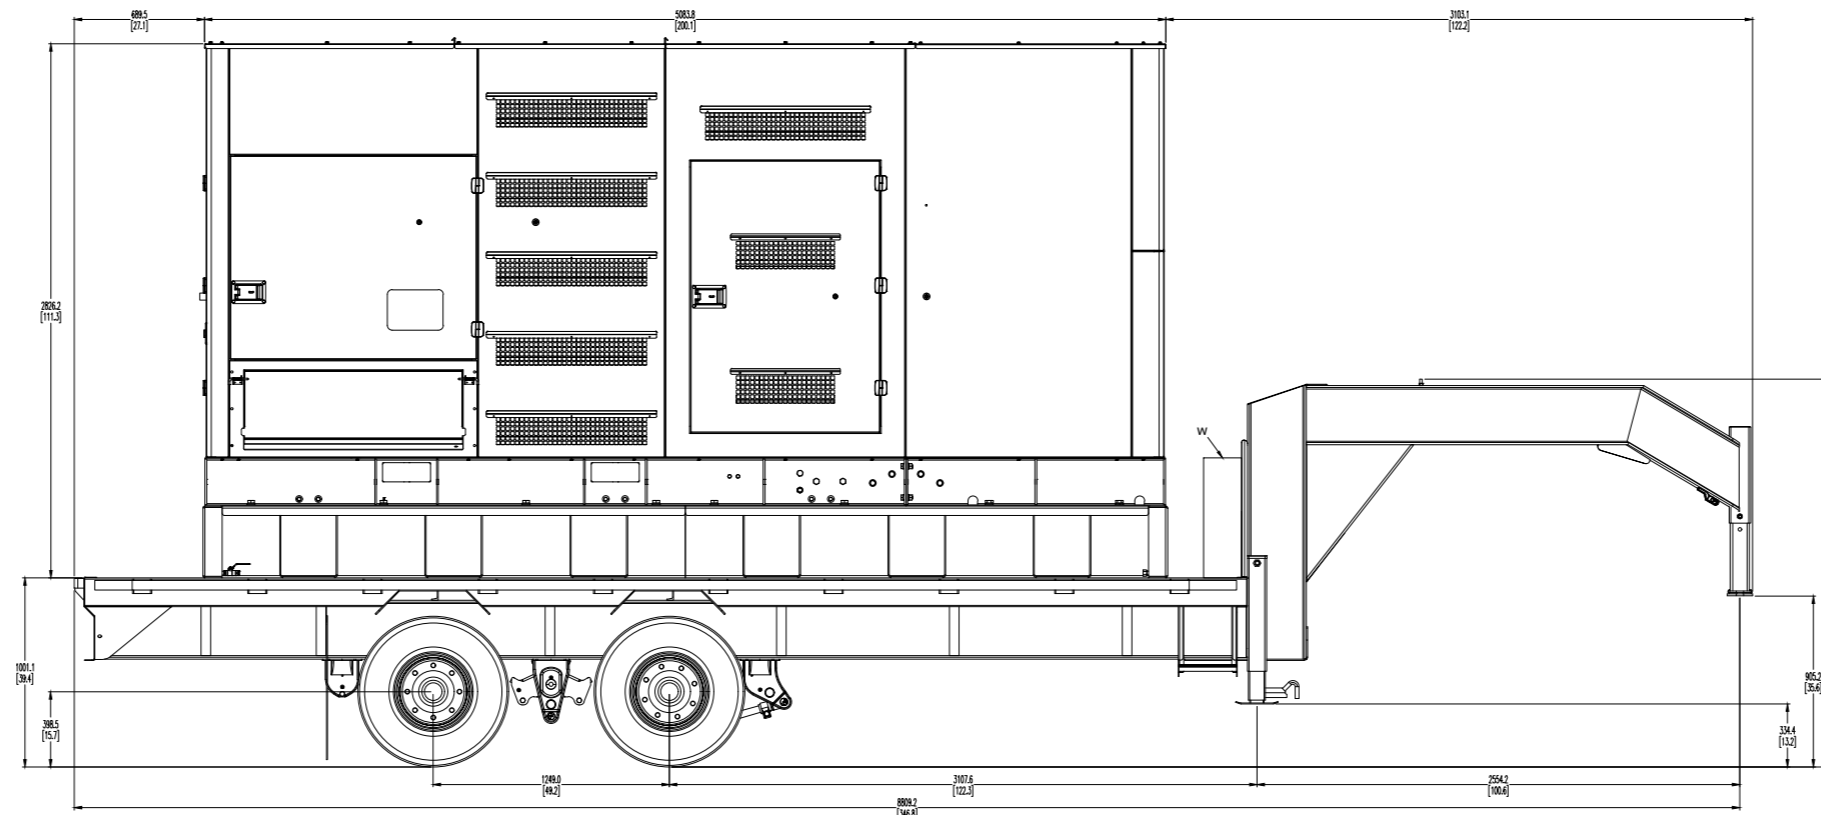

FRONT VIEW

RIGHT SIDE VIEW

REAR VIEW

BOTTOM VIEW

TOP VIEW

ISO VIEW

TANK CAPACITY : 600 GAL

	DATE:	NAME:	OLD CODE:	 generating sets
DESIGNED:	06/15/20	S.S.S.	NEW CODE:	
REVISED:	06/15/20	S.S.S.	The actual design is HIPOWER S.L. property. It can not be used for construction of the showed item, reproduced or communicated to third parts without the previous authorization of the above mentioned company.	
APPROVED:	06/15/20	C.S.		
	DESIGNATION: HRVW625 - HRVW685			DRAWING N°: (2030707)
				CODE: 2030707
				REVISION: 01 DIN-A2
				UNIT: mm [in] SCALE: 1/40