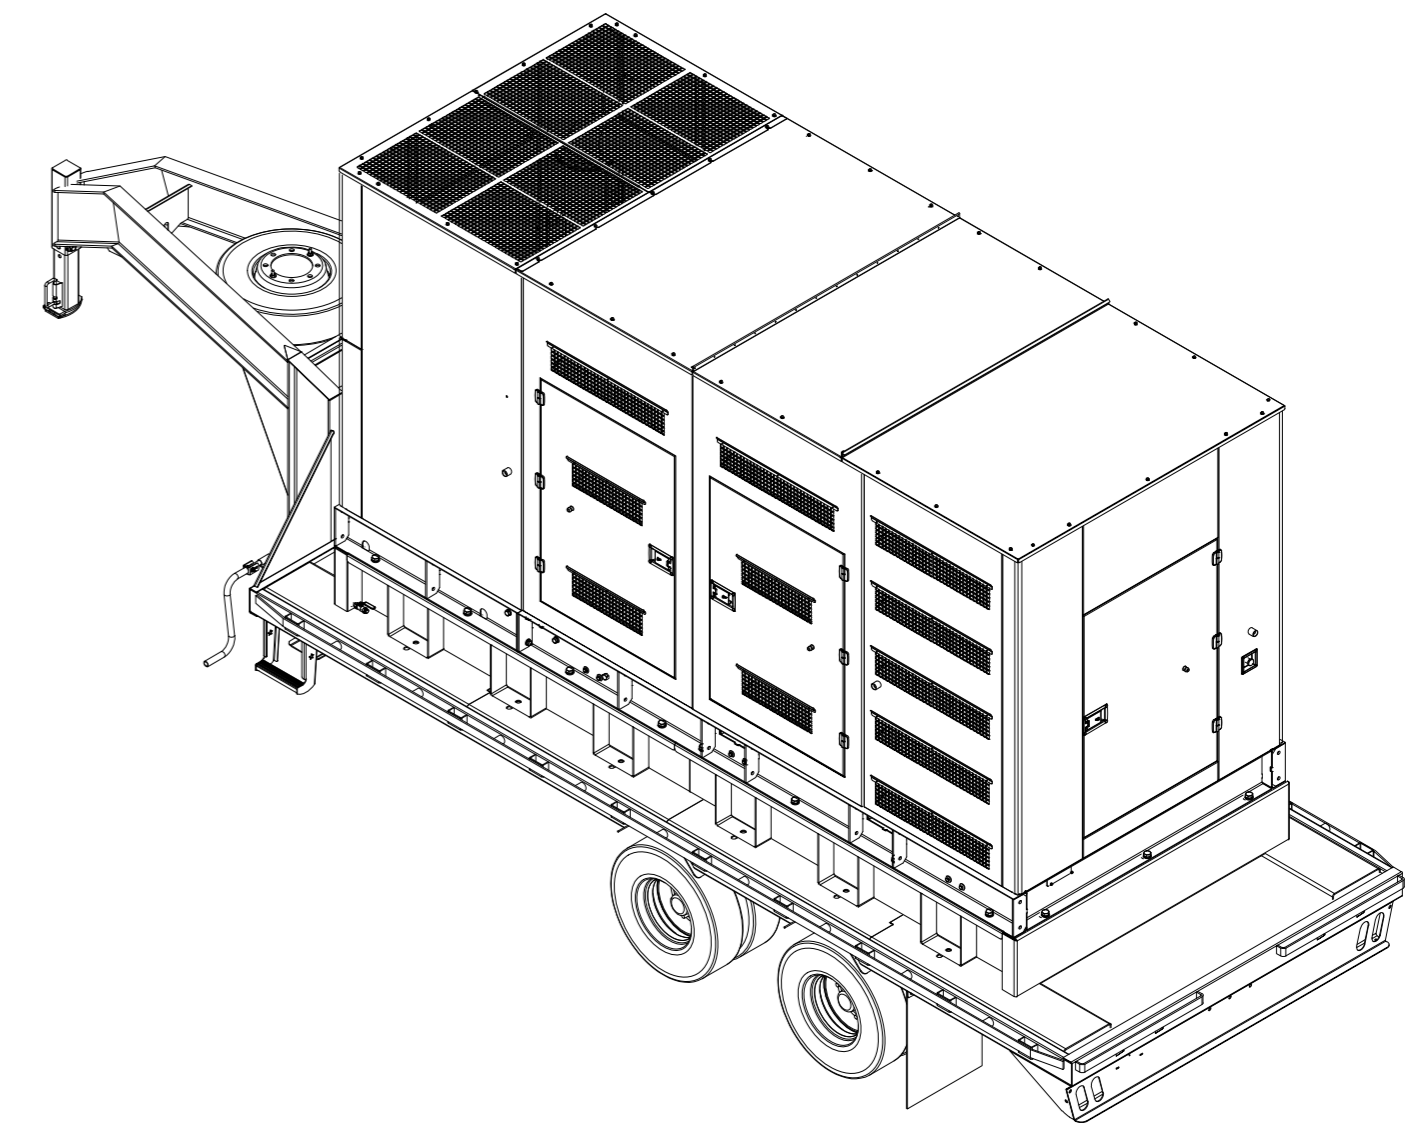

FRONT VIEW

RIGHT SIDE VIEW

REAR VIEW

BOTTOM VIEW

TOP VIEW

ISO VIEW

TANK CAPACITY : 600 GAL

	DATE:	NAME:	OLD CODE:	 generating sets
DESIGNED:	06/15/20	S.S.S.	NEW CODE:	
REVISED:	06/15/20	S.S.S.	The actual design is HIPOWER S.L. property. It can not be used for construction of the showed item, reproduced or communicated to third parts without the previous authorization of the above mentioned company.	
APPROVED:	06/15/20	C.S.		
	DESIGNATION: HRVW625 - HRVW685			DRAWING N°: (2030707)
				CODE: 2030707
				REVISION: 01 DIN-A2
				UNIT: mm [in] SCALE: 1/40