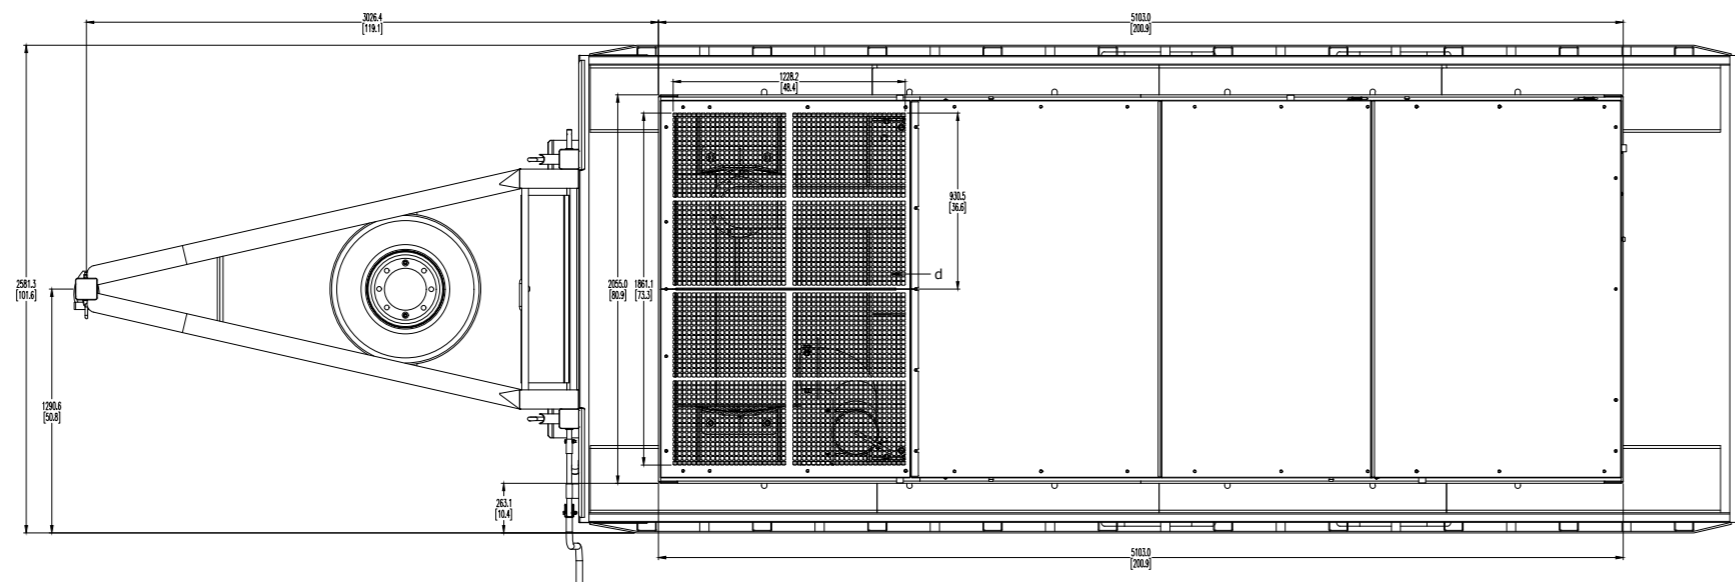

FRONT VIEW

RIGHT SIDE VIEW

REAR VIEW

BOTTOM VIEW

TOP VIEW

ISO VIEW

TANK CAPACITY : 600 GAL

	DATE:	NAME:	OLD CODE:	 generating sets
DESIGNED:	06/15/20	S.S.S.	NEW CODE:	
REVISED:	06/15/20	S.S.S.	The actual design is HIPOWER S.L. property. It can not be used for construction of the showed item, reproduced or communicated to third parts without the previous authorization of the above mentioned company.	
APPROVED:	06/15/20	C.S.		
	DESIGNATION: HRVW625 - HRVW685			DRAWING N°: (2030707)
				CODE: 2030707
				REVISION: 01 DIN-A2
				UNIT: mm [in] SCALE: 1/40